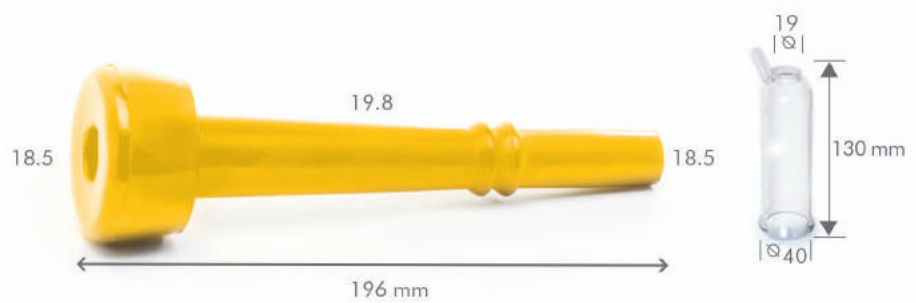

ADAPT
SS 001
7021 - 2725 - 220

ADAPT
SG 001
7021 - 2725 - 220

SABA MILKING LINER
FOR SHEEP
7027-2637-190
Code:102000276

SABA MILKING LINER
FOR GOAT
Code:102000275

LINER

انواع لاینر و کاپ

Saba liner
ADAPT
ALFA 960000-01
KMM 065
Code:10200016f